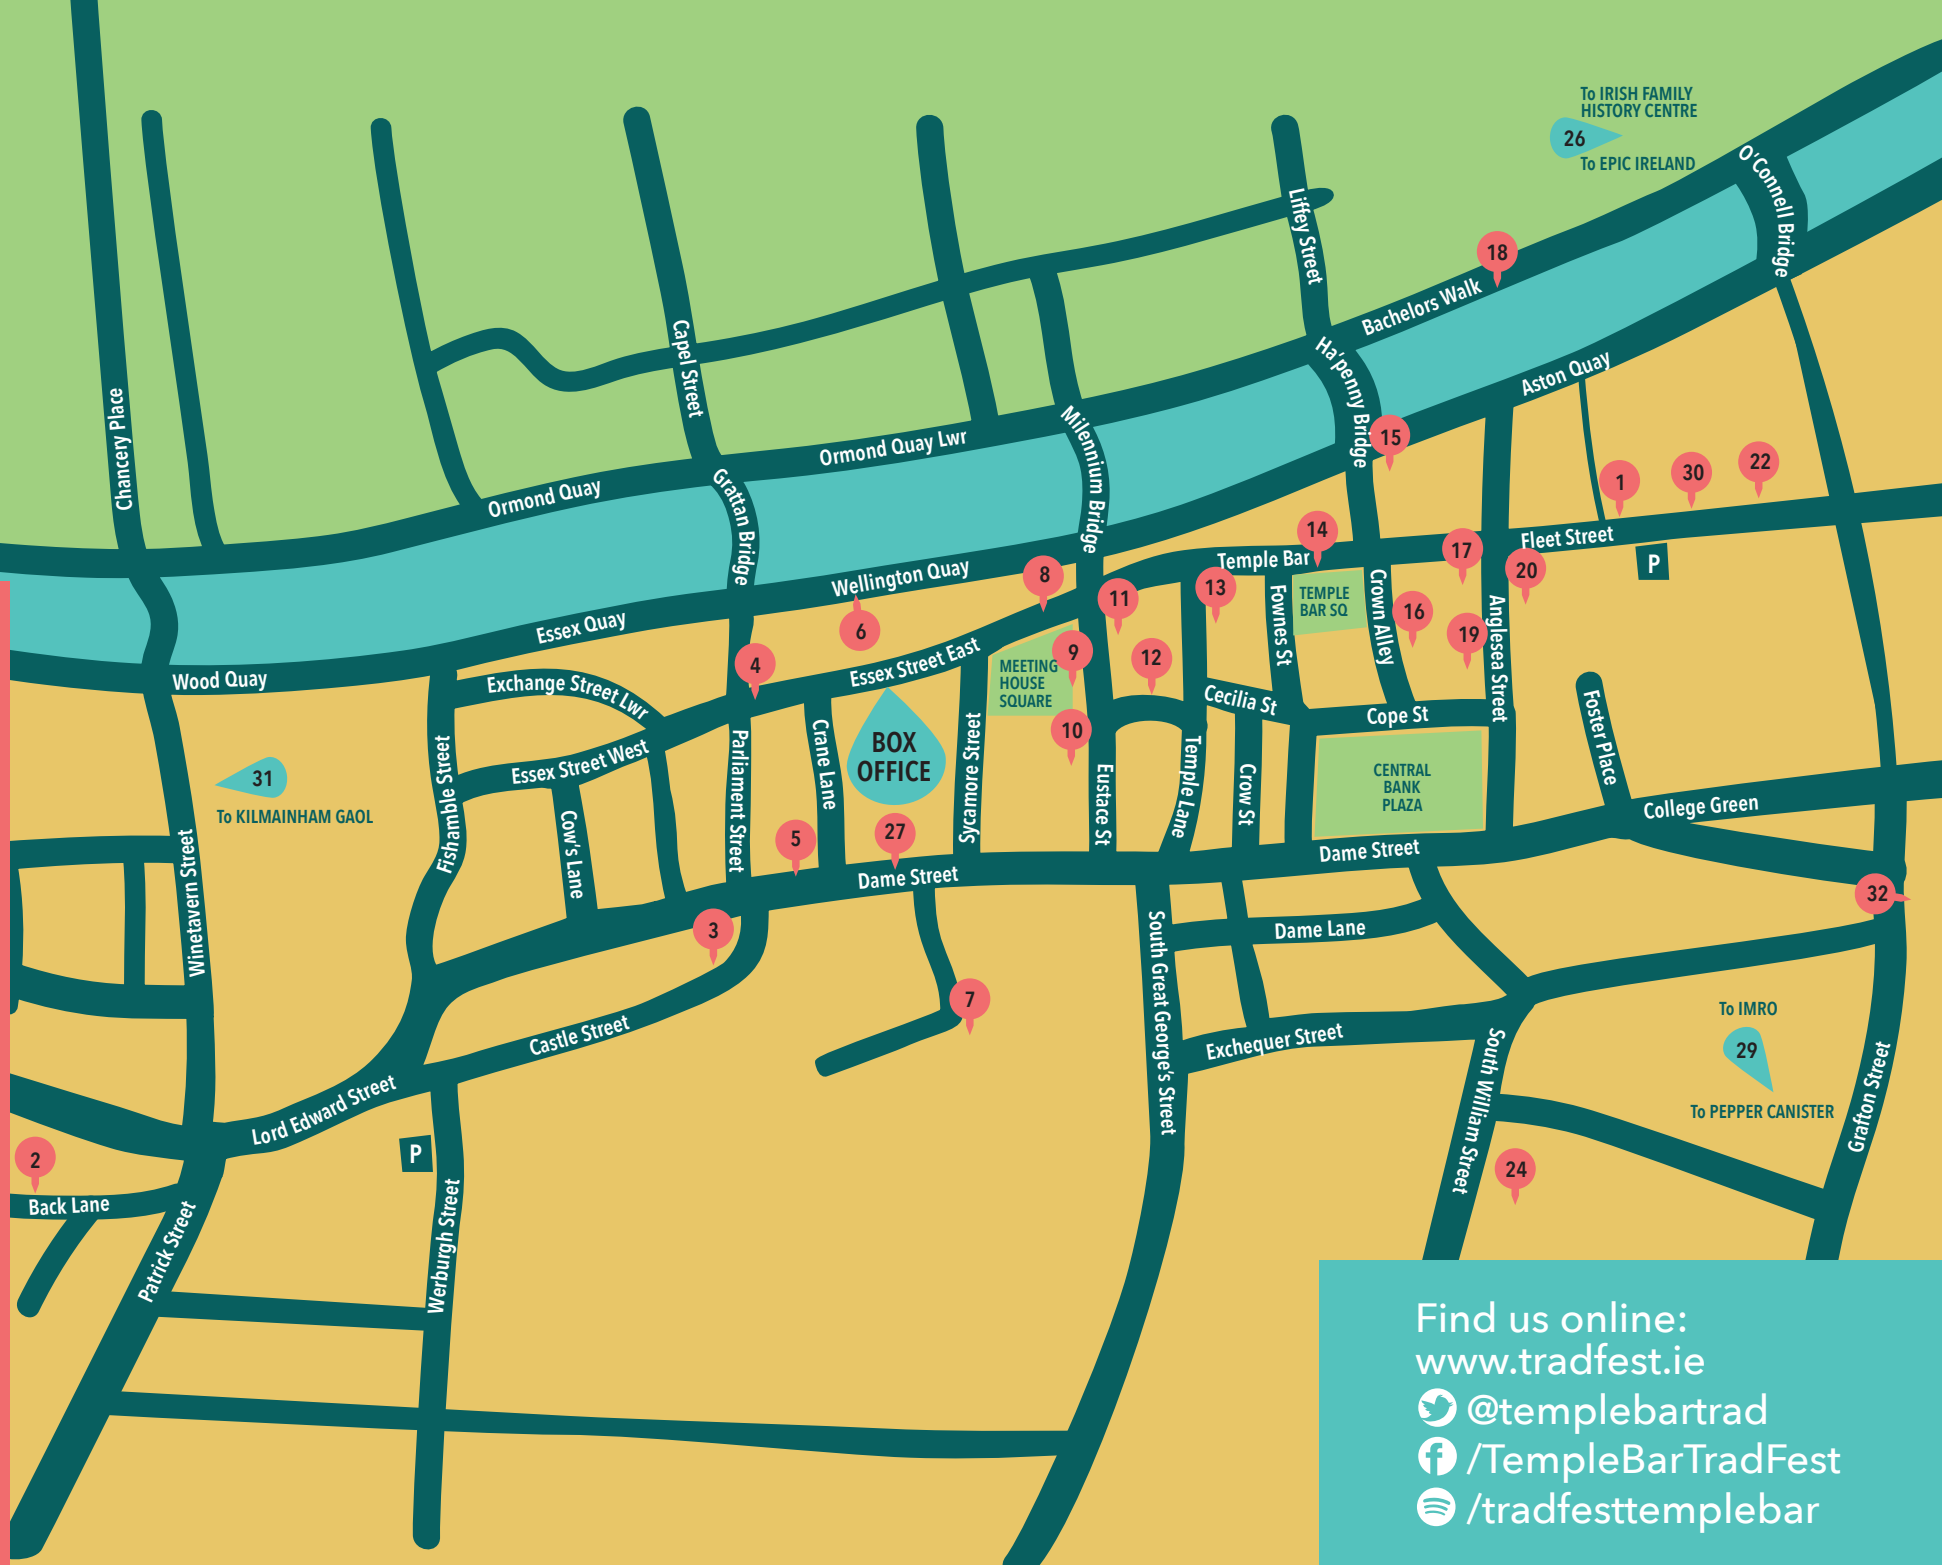

- Buskers Bar 1
- Dublin Castle Printworks 7
- Dublin City Hall 3
- EPIC Emigration Museum 26
- Fitzsimons 8
- IMRO 29
- Irish Family Centre IFSC 26
- Irish Film Institute 10
- Kilmainham Gaol 31
- Lost Lane 32
- Powerscourt Townhouse 24
- Rathfarnham Castle OFF MAP
- Tailor's Hall 2
- The Ark 9
- The Arlington 18
- The Auld Dubliner 17
- The Button Factory 12
- The Merchant's Arch 15
- The Morgan 30
- The Norseman 11
- The Oak Bar 5
- The Old Storehouse 16
- The Oliver St John Gogarty 20
- The Olympia Theatre 27
- The Palace Bar 22
- Pepper Cannister Church 29
- The Porterhouse 4
- The Quays 14
- The Temple Bar Pub 13
- The VAT House 19

Find us online:
www.tradfest.ie
 @templebartrad
 /TempleBarTradFest
 /tradfesttemplebar